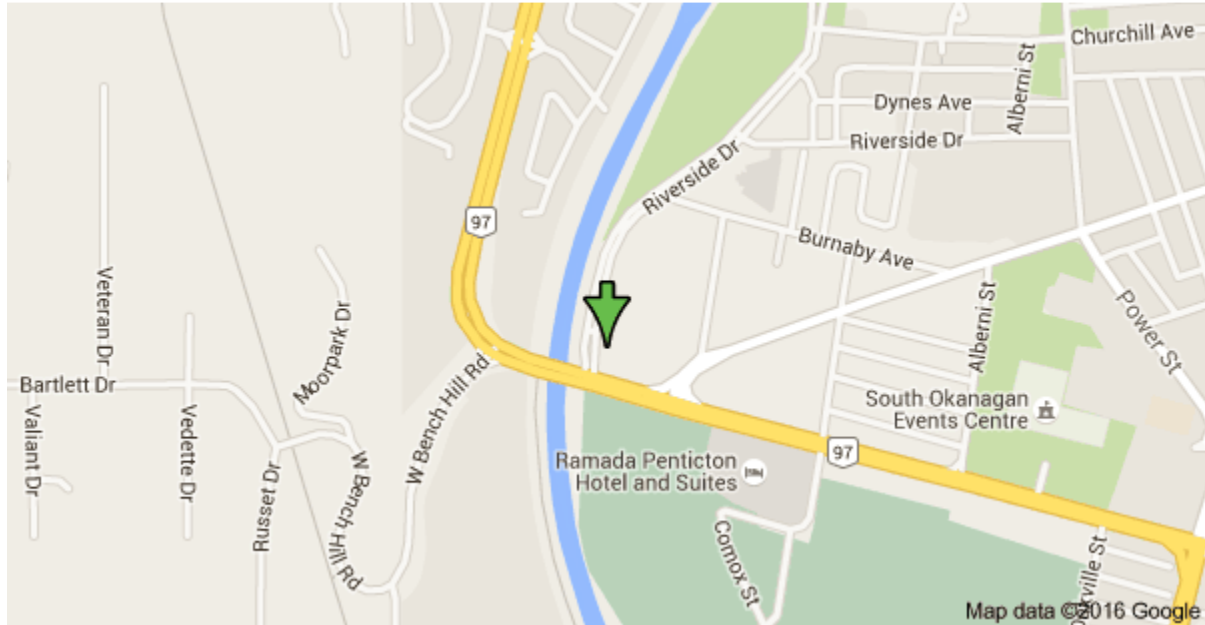

Directions to Penticton Sleep Clinic

We are located at **#124-300 Riverside Drive, off of Highway 97, in the same plaza as Quality Greens/T-Bones Meats/A & W**. Parking is available for our clients in front of the office.

Directions from Peachland/Summerland: Head south on Hwy 97 towards Penticton. Just as you enter Penticton, the highway curves to the left and crosses the canal. Good Sleep Health Inc. is in the first strip mall complex on your left. Turn left onto Riverside Dr. Immediately turn right into the parking lot of the strip mall and park in front of the office.

Directions from Oliver/Osoyoos: Take Hwy 97 north towards Penticton. Turn left onto Skaha Lake Road/Hwy 97 and travel 4.8 kms. Turn left onto Eckhardt Avenue W/Hwy 97 and travel 1.0 km. Turn right onto Riverside Dr. and immediately right into the parking lot of the strip mall. Park in the parking lot in front of the office.